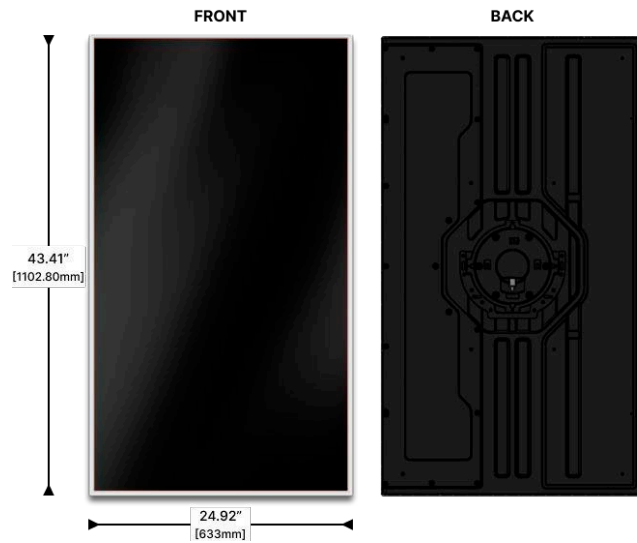

Power Cable	
Output Wattage	120 Watts
Output Voltage	24 Volts
Cable Length(ft)	10'

Specifications

Videri V4

GENERAL	
Description	Indoor Canvas
DISPLAY	
Active Display Area	480.33mm x 853.92mm [18.91in x 33.63in]
Resolution	1920 x 1080
Brightness	450 NITS
Surface Treatment	2% Haze
Color Gamut	72% NTSC
TECHNOLOGY	
Processor	DPC430 – 16GB onboard storage
Wi-Fi	802.11 g/n/ac @ 2.4/5GHz
Bluetooth	BT 4.0
NFC	Yes (@13.56MHz)
POWER	
Input	100-240 VAC
Consumption (typ)	80W
ENVIRONMENT	
Operating Temp.	0C to 40C
Operating Humidity	0-90% RH (non-condensing)
CERTIFICATION & COMPLIANCE	
Safety	UL, CSA, CB
EMI/EMC	FCC Class B,CE
SIZING	
Bezel Width	9.2mm (0.36in)
Thickness	12.7mm (0.5in)
Weight	9.0kg (19.9lbs)

In the box:

Wall Cleat

Mounting Hardware

Power Adaptor 120W

Specifications

Videri Spark4

Canvas series	Spark4
Active display area	941.18 X 529.42MM
Resolution	3840 x 2160 UHD
Brightness (NITS)	450 nits
Surface Treatment	25% Haze
Processor	RK3588
OS	Android 12
WiFi/Bluetooth	WiFi6/5.2
Vesa Pattern	200mmX400mm with M5 screws
Power Consumption	63W (typical), 0.8W (standby)
Panel Type	TFT
Storage	24GB useable
Weight	9.5Kg/21lbs

Power & Mount

Mount Type	Horseshoe Mount
Mech Outline:	245mm x 161.26mm x 5 mm
Mounting Hardware	#8 Panhead x 1"

Power Supply	
Output Wattage	120 Watts
Output Voltage	24 Volts
DC Side Cable Length(in)	14"
AC Side Cable Length(in)	36"
Mech Outline:	5.5" LX 2.75" WX 1.125" H

Power Cable	
Output Wattage	120 Watts
Output Voltage	24 Volts
Cable Length(ft)	10'

Specifications

Videri Spark5

Canvas series	Spark5
Active display area	1073.8 x 604mm
Resolution	3840 x 2160 UHD
Brightness (NITS)	450 nits
Surface Treatment	25% Haze
Processor	RK3588
OS	Android 12
WiFi/Bluetooth	WiFi 6/5.2
Vesa Pattern	200mmx400mm with M5 screws
Power Consumption	81W (typical), 0.4W (standby)
Panel Type	TFT
Storage	24GB Useable
Weight	13Kg/29lbs