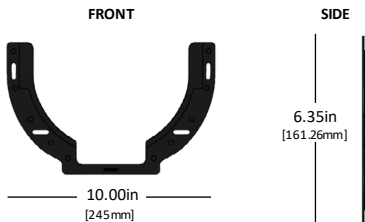

In the box:

Wall Cleat

Videri Cable

Mounting Hardware

Power Adaptor 90W

Specifications

Videri VQ

GENERAL	
Description	Indoor Canvas
DISPLAY	
Active Display Area	475.8mm x 475.8mm [18.73in x 18.73in]
Resolution	1920 x 1920
Brightness	450 NITS
Surface Treatment	25% Haze
Color Gamut	92% NTSC
TECHNOLOGY	
Processor	DPC430 – 16GB onboard storage
Wi-Fi	802.11 g/n/ac @ 2.4/5GHz
Bluetooth	BT 4.0
NFC	Yes (@13.56MHz)
POWER	
Input	100-240 VAC
Consumption (typ)	52W
ENVIRONMENT	
Operating Temp.	0C to 40C
Operating Humidity	0-90% RH (non-condensing)
CERTIFICATION & COMPLIANCE	
Safety	UL, CSA, CB
EMI/EMC	FCC Class B, IC, CE
SIZING	
Bezel Width	11.1mm (0.44in)
Thickness	14.0mm (0.55in)
Weight	4.4kg (9.8lbs)

Power & Mount

Mount Type	Horseshoe Mount
Mech Outline:	245mm x 161.26mm x 5 mm
Mounting Hardware	#8 Panhead x 1"

Power Supply	
Output Wattage	120 Watts
Output Voltage	24 Volts
DC Side Cable Length(in)	14"
AC Side Cable Length(in)	36"
Mech Outline:	5.5" LX 2.75" W X 1.125" H

Power Cable	
Output Wattage	120 Watts
Output Voltage	24 Volts
Cable Length(ft)	10'

Specifications

Videri V4

GENERAL	
Description	Indoor Canvas
DISPLAY	
Active Display Area	480.33mm x 853.92mm [18.91in x 33.63in]
Resolution	1920 x 1080
Brightness	450 NITS
Surface Treatment	2% Haze
Color Gamut	72% NTSC
TECHNOLOGY	
Processor	DPC430 – 16GB onboard storage
Wi-Fi	802.11 g/n/ac @ 2.4/5GHz
Bluetooth	BT 4.0
NFC	Yes (@13.56MHz)
POWER	
Input	100-240 VAC
Consumption (typ)	80W
ENVIRONMENT	
Operating Temp.	0C to 40C
Operating Humidity	0-90% RH (non-condensing)
CERTIFICATION & COMPLIANCE	
Safety	UL, CSA, CB
EMI/EMC	FCC Class B,CE
SIZING	
Bezel Width	9.2mm (0.36in)
Thickness	12.7mm (0.5in)
Weight	9.0kg (19.9lbs)

Power & Mount

Mount Type	Horseshoe Mount
Mech Outline:	245mm x 161.26mm x 5 mm
Mounting Hardware	#8 Panhead x 1"

Power Supply	
Output Wattage	120 Watts
Output Voltage	24 Volts
DC Side Cable Length(in)	14"
AC Side Cable Length(in)	36"
Mech Outline:	5.5" LX 2.75" WX 1.125" H