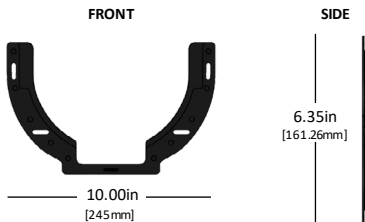

Power & Mount

Mount Type	Horseshoe Mount
Mech Outline:	245mm x 161.26mm x 5 mm
Mounting Hardware	#8 Panhead x 1"

Power Supply	
Output Wattage	120 Watts
Output Voltage	24 Volts
DC Side Cable Length(in)	14"
AC Side Cable Length(in)	36"
Mech Outline:	5.5" LX 2.75" W X 1.125" H

Power Cable	
Output Wattage	120 Watts
Output Voltage	24 Volts
Cable Length(ft)	10'

Specifications

Videri V4

GENERAL	
Description	Indoor Canvas
DISPLAY	
Active Display Area	480.33mm x 853.92mm [18.91in x 33.63in]
Resolution	1920 x 1080
Brightness	450 NITS
Surface Treatment	2% Haze
Color Gamut	72% NTSC
TECHNOLOGY	
Processor	DPC430 – 16GB onboard storage
Wi-Fi	802.11 g/n/ac @ 2.4/5GHz
Bluetooth	BT 4.0
NFC	Yes (@13.56MHz)
POWER	
Input	100-240 VAC
Consumption (typ)	80W
ENVIRONMENT	
Operating Temp.	0C to 40C
Operating Humidity	0-90% RH (non-condensing)
CERTIFICATION & COMPLIANCE	
Safety	UL, CSA, CB
EMI/EMC	FCC Class B,CE
SIZING	
Bezel Width	9.2mm (0.36in)
Thickness	12.7mm (0.5in)
Weight	9.0kg (19.9lbs)

In the box:

Wall Cleat

Mounting Hardware

Power Adaptor 120W

Specifications

Videri Spark4

Canvas series	Spark4
Active display area	941.18 X 529.42MM
Resolution	3840 x 2160 UHD
Brightness (NITS)	450 nits
Surface Treatment	25% Haze
Processor	RK3588
OS	Android 12
WiFi/Bluetooth	WiFi6/5.2
Vesa Pattern	200mmX400mm with M5 screws
Power Consumption	63W (typical), 0.8W (standby)
Panel Type	TFT
Storage	24GB useable
Weight	9.5Kg/21lbs

Power & Mount

Mount Type	Horseshoe Mount
Mech Outline:	245mm x 161.26mm x 5 mm
Mounting Hardware	#8 Panhead x 1"

Power Supply	
Output Wattage	120 Watts
Output Voltage	24 Volts
DC Side Cable Length(in)	14"
AC Side Cable Length(in)	36"
Mech Outline:	5.5" LX 2.75" WX 1.125" H