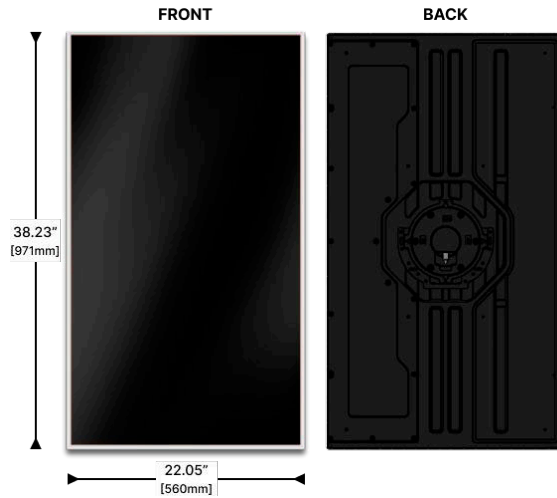

In the box:

Wall Cleat

Videri Cable

Mounting Hardware

Power Adaptor 90W

Specifications

Videri VQ

GENERAL	
Description	Indoor Canvas
DISPLAY	
Active Display Area	475.8mm x 475.8mm [18.73in x 18.73in]
Resolution	1920 x 1920
Brightness	450 NITS
Surface Treatment	25% Haze
Color Gamut	92% NTSC
TECHNOLOGY	
Processor	DPC430 – 16GB onboard storage
Wi-Fi	802.11 g/n/ac @ 2.4/5GHz
Bluetooth	BT 4.0
NFC	Yes (@13.56MHz)
POWER	
Input	100-240 VAC
Consumption (typ)	52W
ENVIRONMENT	
Operating Temp.	0C to 40C
Operating Humidity	0-90% RH (non-condensing)
CERTIFICATION & COMPLIANCE	
Safety	UL, CSA, CB
EMI/EMC	FCC Class B, IC, CE
SIZING	
Bezel Width	11.1mm (0.44in)
Thickness	14.0mm (0.55in)
Weight	4.4kg (9.8lbs)

Power Cable	
Output Wattage	120 Watts
Output Voltage	24 Volts
Cable Length(ft)	10'

Specifications

Videri V4

GENERAL	
Description	Indoor Canvas
DISPLAY	
Active Display Area	480.33mm x 853.92mm [18.91in x 33.63in]
Resolution	1920 x 1080
Brightness	450 NITS
Surface Treatment	2% Haze
Color Gamut	72% NTSC
TECHNOLOGY	
Processor	DPC430 – 16GB onboard storage
Wi-Fi	802.11 g/n/ac @ 2.4/5GHz
Bluetooth	BT 4.0
NFC	Yes (@13.56MHz)
POWER	
Input	100-240 VAC
Consumption (typ)	80W
ENVIRONMENT	
Operating Temp.	0C to 40C
Operating Humidity	0-90% RH (non-condensing)
CERTIFICATION & COMPLIANCE	
Safety	UL, CSA, CB
EMI/EMC	FCC Class B,CE
SIZING	
Bezel Width	9.2mm (0.36in)
Thickness	12.7mm (0.5in)
Weight	9.0kg (19.9lbs)

In the box:

Wall Cleat

Mounting Hardware

Power Adaptor 120W

Specifications

Videri Spark4

Canvas series	Spark4
Active display area	941.18 X 529.42MM
Resolution	3840 x 2160 UHD
Brightness (NITS)	450 nits
Surface Treatment	25% Haze
Processor	RK3588
OS	Android 12
WiFi/Bluetooth	WiFi6/5.2
Vesa Pattern	200mmX400mm with M5 screws
Power Consumption	63W (typical), 0.8W (standby)
Panel Type	TFT
Storage	24GB useable
Weight	9.5Kg/21lbs