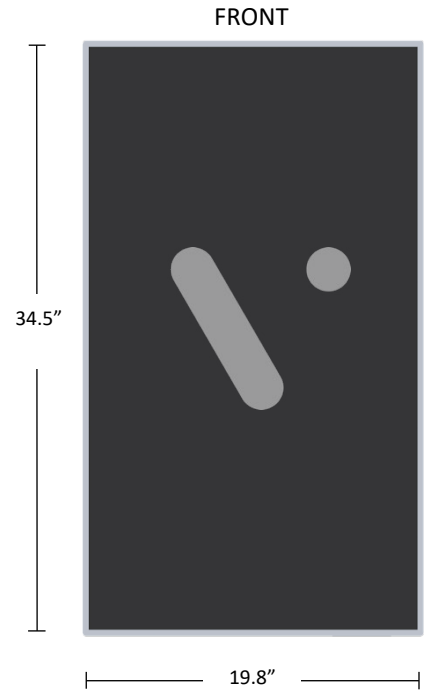

In the box:

Wall Cleat

Videri Cable

Mounting Hardware

Power Adaptor 90W

Specifications

Videri VQ

GENERAL	
Description	Indoor Canvas
DISPLAY	
Active Display Area	475.8mm x 475.8mm [18.73in x 18.73in]
Resolution	1920 x 1920
Brightness	450 NITS
Surface Treatment	25% Haze
Color Gamut	92% NTSC
TECHNOLOGY	
Processor	DPC430 – 16GB onboard storage
Wi-Fi	802.11 g/n/ac @ 2.4/5GHz
Bluetooth	BT 4.0
NFC	Yes (@13.56MHz)
POWER	
Input	100-240 VAC
Consumption (typ)	52W
ENVIRONMENT	
Operating Temp.	0C to 40C
Operating Humidity	0-90% RH (non-condensing)
CERTIFICATION & COMPLIANCE	
Safety	UL, CSA, CB
EMI/EMC	FCC Class B, IC, CE
SIZING	
Bezel Width	11.1mm (0.44in)
Thickness	14.0mm (0.55in)
Weight	4.4kg (9.8lbs)

Power & Mount

Mount Type	Horseshoe Mount
Mech Outline:	245mm x 161.26mm x 5 mm
Mounting Hardware	#8 Panhead x 1"

Power Supply	
Output Wattage	120 Watts
Output Voltage	24 Volts
DC Side Cable Length(in)	14"
AC Side Cable Length(in)	36"
Mech Outline:	5.5" LX 2.75" W X 1.125" H

Power Cable	
Output Wattage	120 Watts
Output Voltage	24 Volts
Cable Length(ft)	10'

Specifications

Videri V4

GENERAL	
Description	Indoor Canvas
DISPLAY	
Active Display Area	480.33mm x 853.92mm [18.91in x 33.63in]
Resolution	1920 x 1080
Brightness	450 NITS
Surface Treatment	2% Haze
Color Gamut	72% NTSC
TECHNOLOGY	
Processor	DPC430 – 16GB onboard storage
Wi-Fi	802.11 g/n/ac @ 2.4/5GHz
Bluetooth	BT 4.0
NFC	Yes (@13.56MHz)
POWER	
Input	100-240 VAC
Consumption (typ)	80W
ENVIRONMENT	
Operating Temp.	0C to 40C
Operating Humidity	0-90% RH (non-condensing)
CERTIFICATION & COMPLIANCE	
Safety	UL, CSA, CB
EMI/EMC	FCC Class B,CE
SIZING	
Bezel Width	9.2mm (0.36in)
Thickness	12.7mm (0.5in)
Weight	9.0kg (19.9lbs)