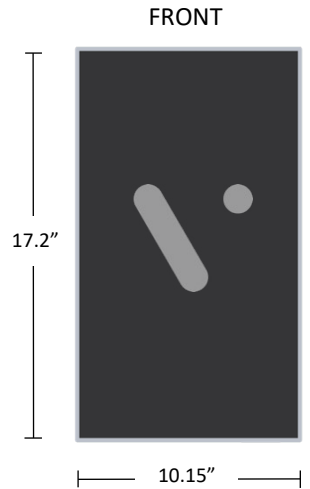

Specifications

Videri V2

GENERAL	
Description	Indoor Canvas
DISPLAY	
Active Display Area	230.04mm x 408.96mm [9.06in x 16.10in]
Resolution	1920 x 1080
Brightness	430 NITS
Surface Treatment	5% Haze
Color Gamut	72% NTSC
TECHNOLOGY	
Processor	DPC430 – 16GB onboard storage
Wi-Fi	802.11 g/n/ac @ 2.4/5GHz
Bluetooth	BT 4.0
NFC	Yes (@13.56MHz)
POWER	
Input	100-240 VAC
Consumption (typ)	25W
ENVIRONMENT	
Operating Temp.	0C to 40C
Operating Humidity	0-90% RH (non-condensing)
CERTIFICATION & COMPLIANCE	
Safety	UL, CSA, CB
EMI/EMC	FCC Class B, IC, CE
SIZING	
Bezel Width	13mm (0.51in)
Thickness	16mm (0.6in)
Weight	2.9kg (6.40lbs)

Power Cable	
Output Wattage	120 Watts
Output Voltage	24 Volts
Cable Length(ft)	10'

Specifications

Videri V4

GENERAL	
Description	Indoor Canvas
DISPLAY	
Active Display Area	480.33mm x 853.92mm [18.91in x 33.63in]
Resolution	1920 x 1080
Brightness	450 NITS
Surface Treatment	2% Haze
Color Gamut	72% NTSC
TECHNOLOGY	
Processor	DPC430 – 16GB onboard storage
Wi-Fi	802.11 g/n/ac @ 2.4/5GHz
Bluetooth	BT 4.0
NFC	Yes (@13.56MHz)
POWER	
Input	100-240 VAC
Consumption (typ)	80W
ENVIRONMENT	
Operating Temp.	0C to 40C
Operating Humidity	0-90% RH (non-condensing)
CERTIFICATION & COMPLIANCE	
Safety	UL, CSA, CB
EMI/EMC	FCC Class B,CE
SIZING	
Bezel Width	9.2mm (0.36in)
Thickness	12.7mm (0.5in)
Weight	9.0kg (19.9lbs)