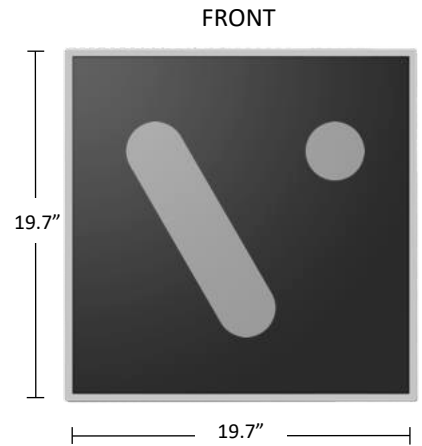

In the box:

Wall Cleat

Videri Cable

Mounting Hardware

Power Adaptor 90W

Specifications

Videri VQ

GENERAL	
Description	Indoor Canvas
DISPLAY	
Active Display Area	475.8mm x 475.8mm [18.73in x 18.73in]
Resolution	1920 x 1920
Brightness	450 NITS
Surface Treatment	25% Haze
Color Gamut	92% NTSC
TECHNOLOGY	
Processor	DPC430 – 16GB onboard storage
Wi-Fi	802.11 g/n/ac @ 2.4/5GHz
Bluetooth	BT 4.0
NFC	Yes (@13.56MHz)
POWER	
Input	100-240 VAC
Consumption (typ)	52W
ENVIRONMENT	
Operating Temp.	0C to 40C
Operating Humidity	0-90% RH (non-condensing)
CERTIFICATION & COMPLIANCE	
Safety	UL, CSA, CB
EMI/EMC	FCC Class B, IC, CE
SIZING	
Bezel Width	11.1mm (0.44in)
Thickness	14.0mm (0.55in)
Weight	4.4kg (9.8lbs)

Power Cable	
Output Wattage	120 Watts
Output Voltage	24 Volts
Cable Length(ft)	10'

Specifications

Videri V4

GENERAL	
Description	Indoor Canvas
DISPLAY	
Active Display Area	480.33mm x 853.92mm [18.91in x 33.63in]
Resolution	1920 x 1080
Brightness	450 NITS
Surface Treatment	2% Haze
Color Gamut	72% NTSC
TECHNOLOGY	
Processor	DPC430 – 16GB onboard storage
Wi-Fi	802.11 g/n/ac @ 2.4/5GHz
Bluetooth	BT 4.0
NFC	Yes (@13.56MHz)
POWER	
Input	100-240 VAC
Consumption (typ)	80W
ENVIRONMENT	
Operating Temp.	0C to 40C
Operating Humidity	0-90% RH (non-condensing)
CERTIFICATION & COMPLIANCE	
Safety	UL, CSA, CB
EMI/EMC	FCC Class B,CE
SIZING	
Bezel Width	9.2mm (0.36in)
Thickness	12.7mm (0.5in)
Weight	9.0kg (19.9lbs)