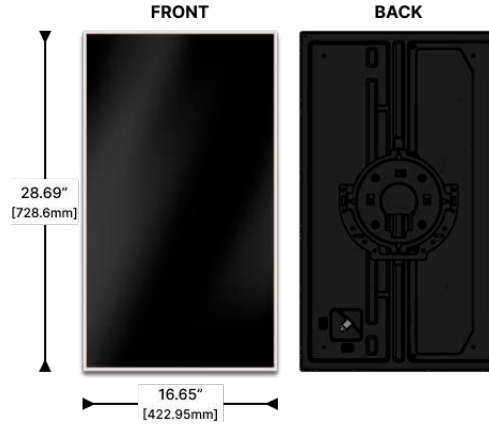

In the box:

Wall Cleat

Videri Cable

Mounting Hardware

Power Adaptor 90W

Specifications

Videri VQ

GENERAL	
Description	Indoor Canvas
DISPLAY	
Active Display Area	475.8mm x 475.8mm [18.73in x 18.73in]
Resolution	1920 x 1920
Brightness	450 NITS
Surface Treatment	25% Haze
Color Gamut	92% NTSC
TECHNOLOGY	
Processor	DPC430 – 16GB onboard storage
Wi-Fi	802.11 g/n/ac @ 2.4/5GHz
Bluetooth	BT 4.0
NFC	Yes (@13.56MHz)
POWER	
Input	100-240 VAC
Consumption (typ)	52W
ENVIRONMENT	
Operating Temp.	0C to 40C
Operating Humidity	0-90% RH (non-condensing)
CERTIFICATION & COMPLIANCE	
Safety	UL, CSA, CB
EMI/EMC	FCC Class B, IC, CE
SIZING	
Bezel Width	11.1mm (0.44in)
Thickness	14.0mm (0.55in)
Weight	4.4kg (9.8lbs)

In the box:

Wall Cleat

Videri Cable

Mounting Hardware

Power Adaptor 90W

Specifications

Videri Spark3

Canvas series	Spark3
Active display area	698.4 x 392.85mm
Resolution	1920 x 1080 FHD
Brightness (NITS)	450 nits
Surface Treatment	25% Haze
Processor	RK3588
OS	Android 12
WiFi/Bluetooth	WiFi 6/5.2
Vesa Pattern	100mmx100mm with M5 screws
Power Consumption	36W (typical), 0.8W (standby)
Panel Type	TFT
Storage	24GB useable
Weight	5.5Kg/13lbs

Power Cable	
Output Wattage	120 Watts
Output Voltage	24 Volts
Cable Length(ft)	10'

Specifications

Videri V4

GENERAL	
Description	Indoor Canvas
DISPLAY	
Active Display Area	480.33mm x 853.92mm [18.91in x 33.63in]
Resolution	1920 x 1080
Brightness	450 NITS
Surface Treatment	2% Haze
Color Gamut	72% NTSC
TECHNOLOGY	
Processor	DPC430 – 16GB onboard storage
Wi-Fi	802.11 g/n/ac @ 2.4/5GHz
Bluetooth	BT 4.0
NFC	Yes (@13.56MHz)
POWER	
Input	100-240 VAC
Consumption (typ)	80W
ENVIRONMENT	
Operating Temp.	0C to 40C
Operating Humidity	0-90% RH (non-condensing)
CERTIFICATION & COMPLIANCE	
Safety	UL, CSA, CB
EMI/EMC	FCC Class B,CE
SIZING	
Bezel Width	9.2mm (0.36in)
Thickness	12.7mm (0.5in)
Weight	9.0kg (19.9lbs)