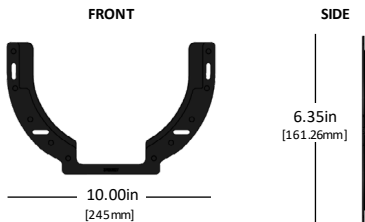

Power & Mount

Mount Type	Horseshoe Mount
Mech Outline:	245mm x 161.26mm x 5 mm
Mounting Hardware	#8 Panhead x 1"

Power Supply	
Output Wattage	120 Watts
Output Voltage	24 Volts
DC Side Cable Length(in)	14"
AC Side Cable Length(in)	36"
Mech Outline:	5.5" LX 2.75" W X 1.125" H

Power Cable	
Output Wattage	120 Watts
Output Voltage	24 Volts
Cable Length(ft)	10'

Specifications

Videri V4

GENERAL	
Description	Indoor Canvas
DISPLAY	
Active Display Area	480.33mm x 853.92mm [18.91in x 33.63in]
Resolution	1920 x 1080
Brightness	450 NITS
Surface Treatment	2% Haze
Color Gamut	72% NTSC
TECHNOLOGY	
Processor	DPC430 – 16GB onboard storage
Wi-Fi	802.11 g/n/ac @ 2.4/5GHz
Bluetooth	BT 4.0
NFC	Yes (@13.56MHz)
POWER	
Input	100-240 VAC
Consumption (typ)	80W
ENVIRONMENT	
Operating Temp.	0C to 40C
Operating Humidity	0-90% RH (non-condensing)
CERTIFICATION & COMPLIANCE	
Safety	UL, CSA, CB
EMI/EMC	FCC Class B,CE
SIZING	
Bezel Width	9.2mm (0.36in)
Thickness	12.7mm (0.5in)
Weight	9.0kg (19.9lbs)

Power & Mount

Mount Type	Horseshoe Mount
Mech Outline:	245mm x 161.26mm x 5 mm
Mounting Hardware	#8 Panhead x 1"

Power Supply	
Output Wattage	120 Watts
Output Voltage	24 Volts
DC Side Cable Length(in)	14"
AC Side Cable Length(in)	36"
Mech Outline:	5.5" LX 2.75" WX 1.125" H